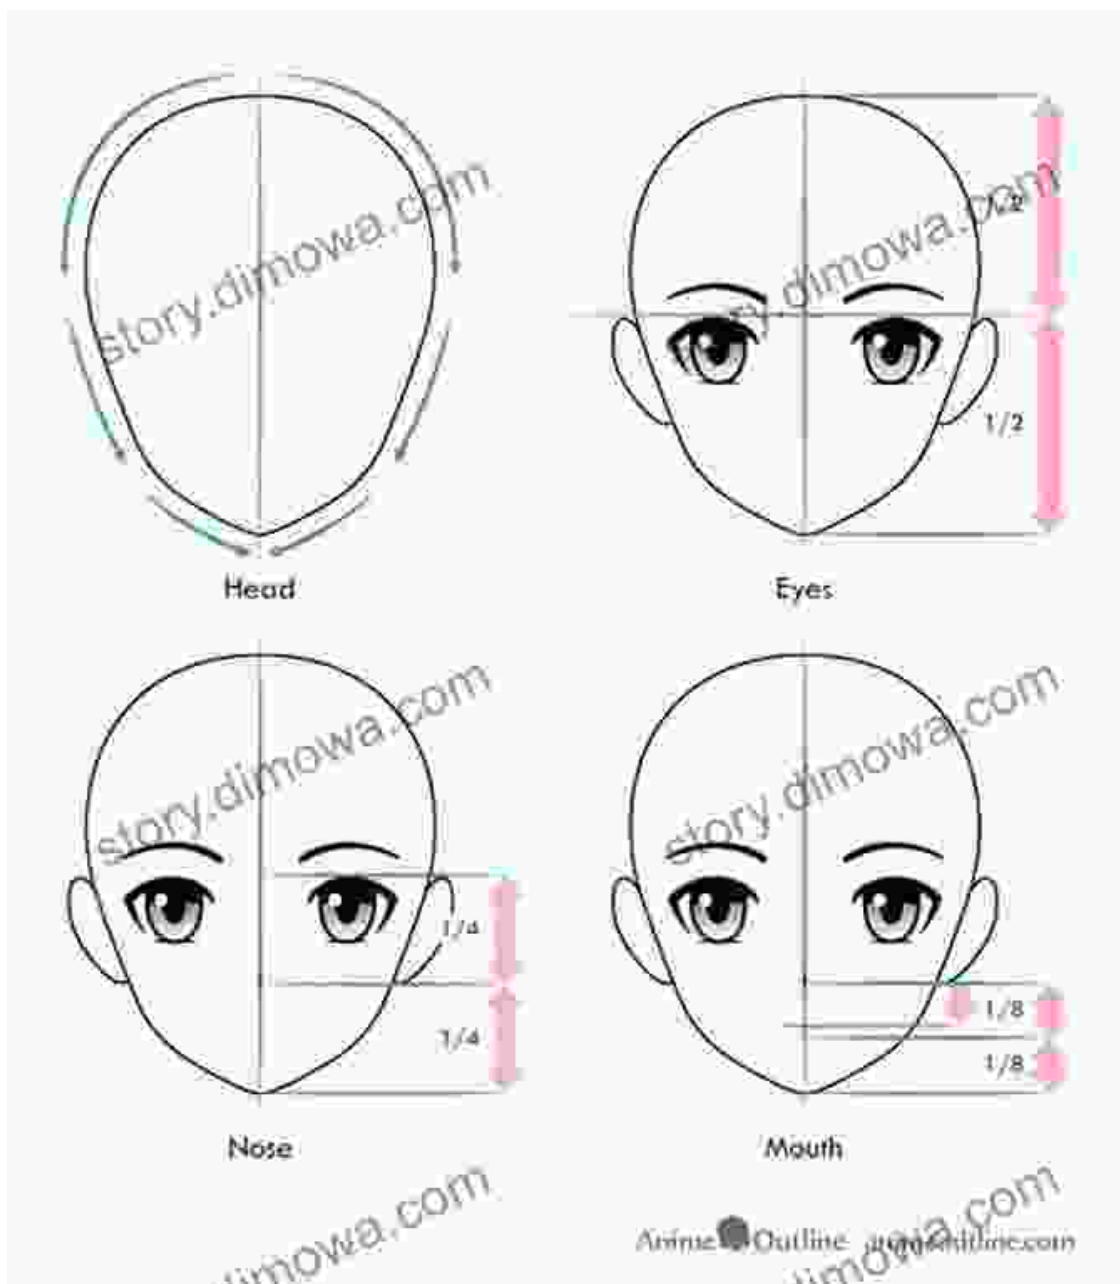

Getting Started:

Materials You'll Need:

- Pencils (HB, 2B, 4B, 6B)
- Eraser

- Sketchbook
- Patience and dedication

Basic Shapes and Proportions:

Start by understanding the basic shape of an anime face: an oval. Divide the oval into equal halves vertically and horizontally to create the main proportions of the face.

Drawing The Eyes:

Eyes are the windows to the soul, especially in anime and manga. Here's how to draw them:

Step 1: Place the Eyes

On the horizontal line of the face, mark two points equidistant from the center for the inner corners of the eyes.

Step 2: Draw the Eye Shapes

Draw almond-shaped outlines for the eyes, slightly tilted towards the outside corners.

Step 3: Add the Irises and Pupils

Inside the eye shapes, draw circles for the irises. Add smaller black circles within for the pupils.

Step 1: Draw the Nose

Beneath the eyes, draw a small triangular shape slightly tilted to the side. This will be the tip of the nose.

Step 2: Draw the Mouth

Under the nose, draw a curved line for the upper lip and another for the lower lip. Adjust the curvature for different expressions.