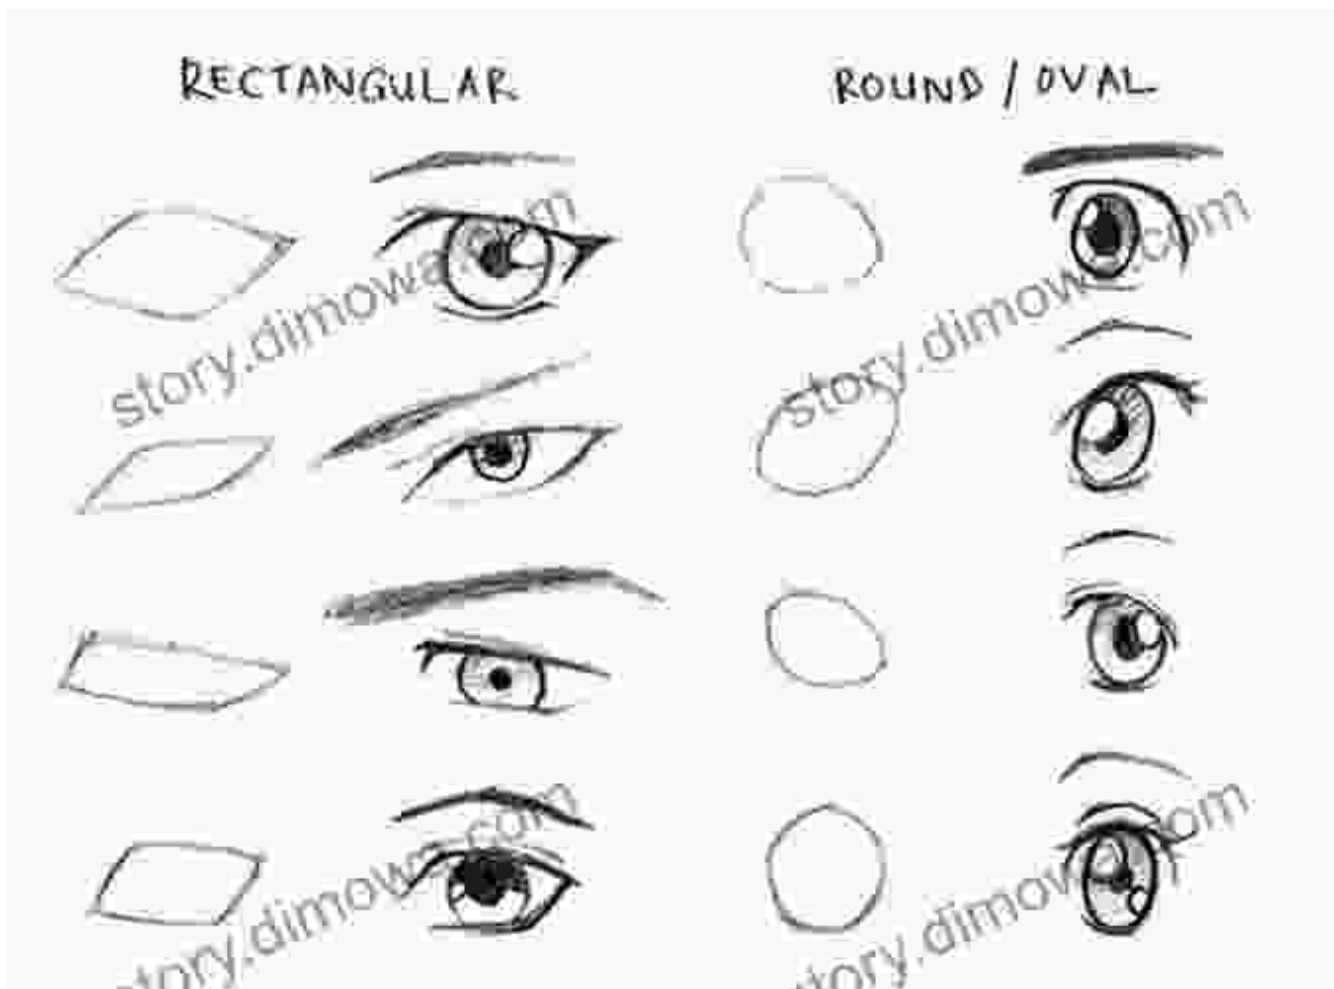

Drawing The Eyes:

Eyes are the windows to the soul, especially in anime and manga. Here's how to draw them:

Step 1: Place the Eyes

On the horizontal line of the face, mark two points equidistant from the center for the inner corners of the eyes.

Step 2: Draw the Eye Shapes

Draw almond-shaped outlines for the eyes, slightly tilted towards the outside corners.

Step 3: Add the Irises and Pupils

Inside the eye shapes, draw circles for the irises. Add smaller black circles within for the pupils.

Step 4: Highlight and Shadow

Use shading to create depth and volume. Darken the bottom lid of the eyes and add a highlight in the top corner.

Drawing The Nose and Mouth:

The nose and mouth are subtle but expressive features in anime faces.